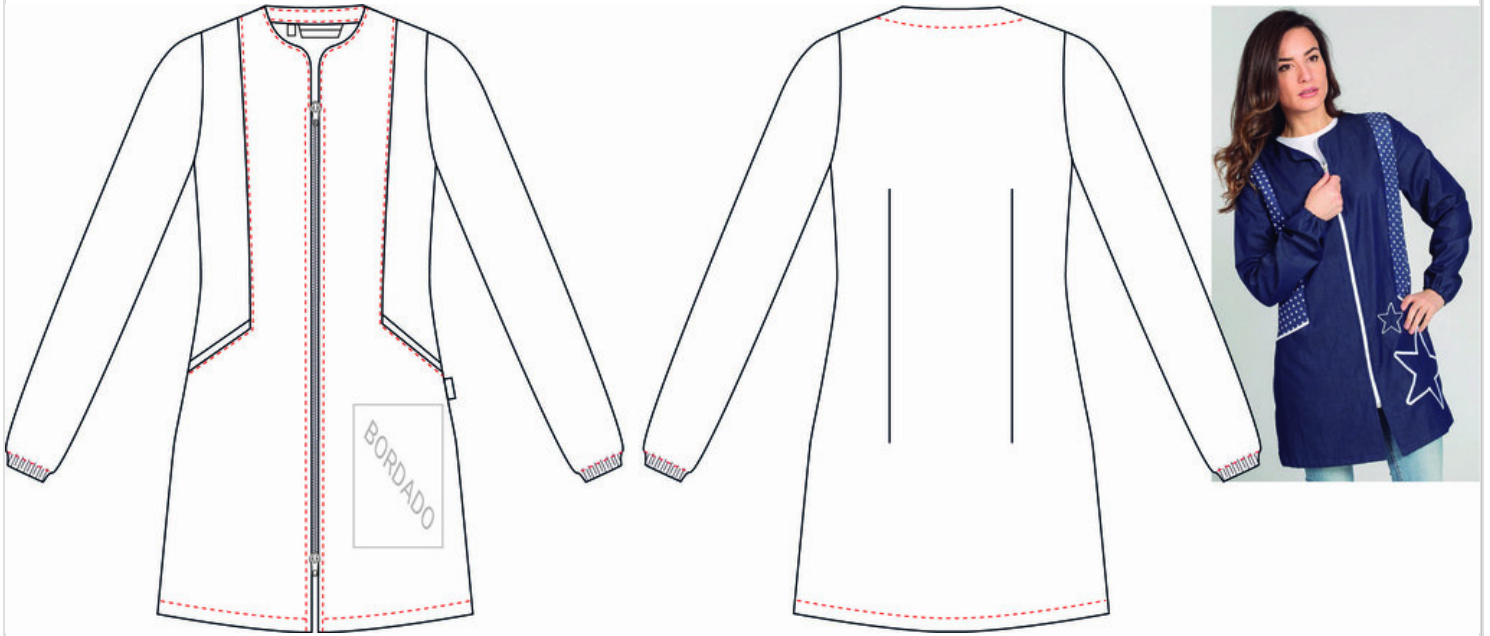

Colección / Catálogo Actual	Colegial	Temporada Act.	2021	Ref.	500004	Descripción	BATA MUJER ASTRO
-----------------------------	----------	----------------	------	------	--------	-------------	------------------

500004

Descripción	Tabla Medidas											
	XSS	XS	S	M	L	XL	XXL	YL	2YL	3YL	4YL	5YL
PECHO		47,0	51,0	55,0	59,0	63,0	67,0					
CINTURA		43,0	47,0	51,0	55,0	59,0	63,0					
CADERA		51,0	55,0	59,0	63,0	67,0	71,0					
LARGO ESPALDA		82,6	84,0	85,4	86,8	88,2	89,6					
LARGO MANGA		63,0	64,0	65,0	66,0	67,0	70,8					
ELASTICO POR PUÑO		18,0	19,0	19,0	20,0	20,0	21,0					